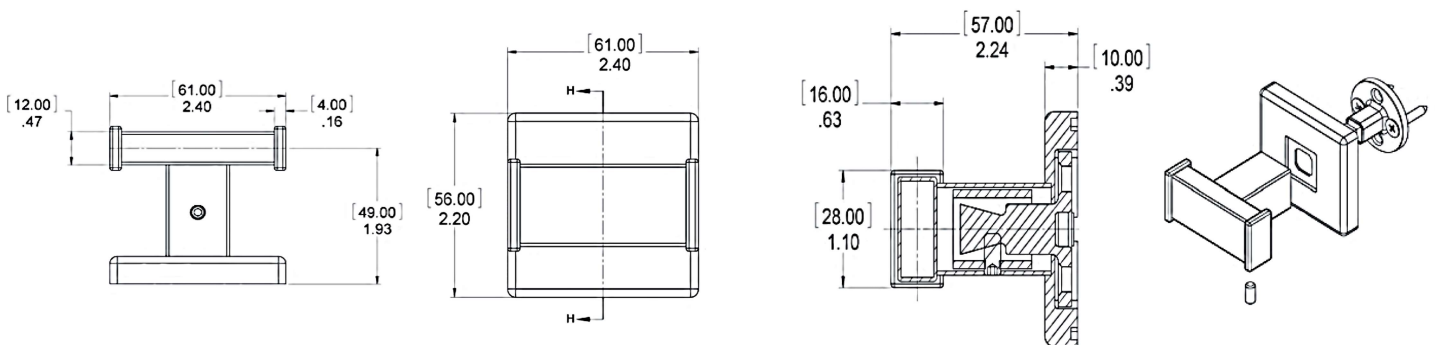

HARDWARE INCLUDED

- 304 STAINLESS STEEL POST - 1
- ZINC DIE-CAST COVER FLANGE - 1
- ZINC DIE-CAST CAPS - 2 - 1
- STAINLESS STEEL MOUNTING HARDWARE AND WALL ANCHORS INCLUDED

PART NUMBERS	FINISH
1000-PC-DH	POLISHED CHROME
1000-BN-DH	BRUSHED NICKEL
1000-ORB-DH	OIL RUBBED BRONZE

WALL MOUNTED

INSTALLATION:

Attach mounting bracket to wall with mounting screws. Slide flange and post over bracket and tighten set screw. Our mounting brackets are designed with horizontal and vertical adjustability for an easy installation.