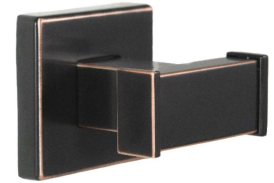

1000 PRIMO COLLECTION DOUBLE ROBE HOOKS

STRAIGHT CLEAN LINES

sales@preferredbathinc.com

www.preferredbathinc.com

(336) 904-6248

STRONG MODERN CONSTRUCTION

- SUPERIOR AND STRONG MOUNTING SYSTEM
- TWO SCREWS USED TO PREVENT ROTATION

HARDWARE INCLUDED

- 304 STAINLESS STEEL POST - 1
- ZINC DIE-CAST COVER FLANGE - 1
- ZINC DIE-CAST CAPS - 2 - 1
- STAINLESS STEEL MOUNTING HARDWARE AND WALL ANCHORS INCLUDED

PART NUMBERS	FINISH
1000-PC-DH	POLISHED CHROME
1000-BN-DH	BRUSHED NICKEL
1000-ORB-DH	OIL RUBBED BRONZE

WALL MOUNTED

INSTALLATION:

Attach mounting bracket to wall with mounting screws. Slide flange and post over bracket and tighten set screw. Our mounting brackets are designed with horizontal and vertical adjustability for an easy installation.