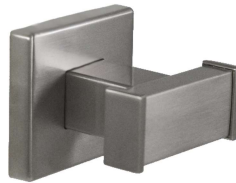

1000 PRIMO COLLECTION DOUBLE ROBE HOOKS

STRAIGHT CLEAN LINES

sales@preferredbathinc.com

www.preferredbathinc.com

(336) 904-6248

STRONG MODERN CONSTRUCTION

- SUPERIOR AND STRONG MOUNTING SYSTEM
- TWO SCREWS USED TO PREVENT ROTATION

HARDWARE INCLUDED

- 304 STAINLESS STEEL POST - 1
- ZINC DIE-CAST COVER FLANGE - 1
- ZINC DIE-CAST CAPS - 2 - 1
- STAINLESS STEEL MOUNTING HARDWARE AND WALL ANCHORS INCLUDED

PART NUMBERS	FINISH
1000-PC-DH	POLISHED CHROME
1000-BN-DH	BRUSHED NICKEL
1000-ORB-DH	OIL RUBBED BRONZE

WALL MOUNTED

INSTALLATION:

Attach mounting bracket to wall with mounting screws. Slide flange and post over bracket and tighten set screw. Our mounting brackets are designed with horizontal and vertical adjustability for an easy installation.